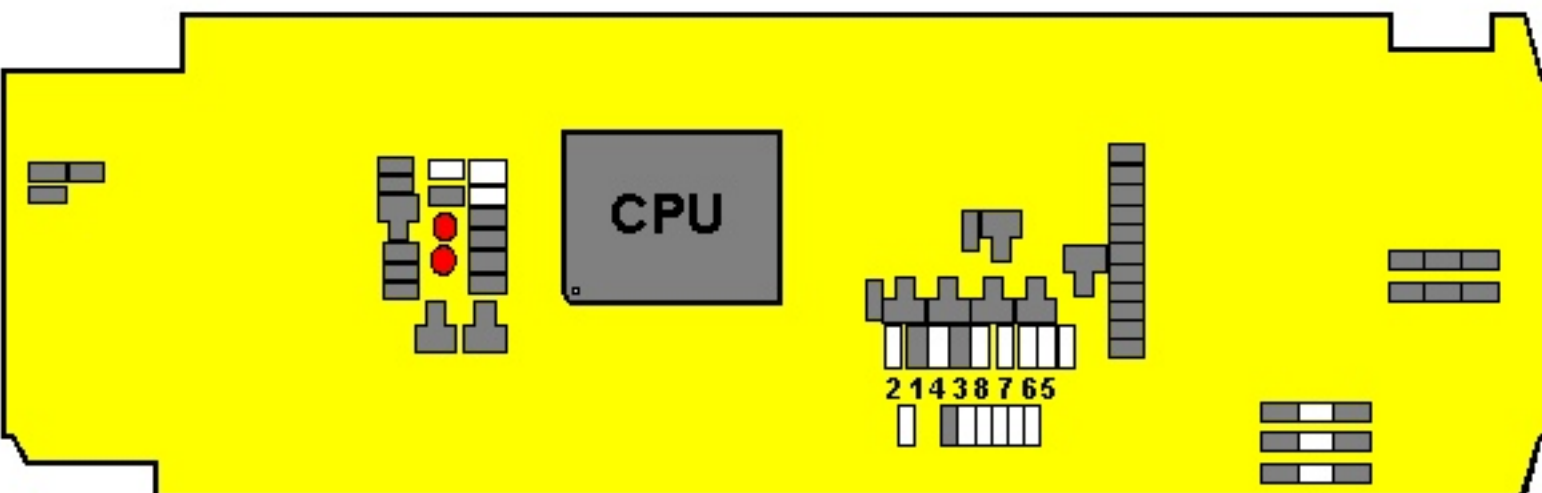

KTC2078

President Harrison

- 100nF Chip Capacitor
- None Chip Capacitor
- CEPT FM
2 1 4 3 8 7
- CEPT AM
2 1 4 3 8 7
- CEPT FM/AM
2 1 4 3 8 7
- CEPT FM and 400 Channel FM/AM
2 1 4 3 8 7
- CEPT AM and 400 Channel FM/AM
2 1 4 3 8 7
- CEPT FM/AM and 400 Channel FM/AM
2 1 4 3 8 7
- 80 Channel FM and 12 Channel AM
2 1 4 3 8 7
- 80 Channel FM
2 1 4 3 8 7
- 40 Channel FM and 12 Channel AM
2 1 4 3 8 7
- 600 Channel FM
2 1 4 3 8 7
- 600 Channel AM
2 1 4 3 8 7
- 600 Channel FM/AM
2 1 4 3 8 7
- Emergency Channel 9
6
- Emergency Channel 19
6