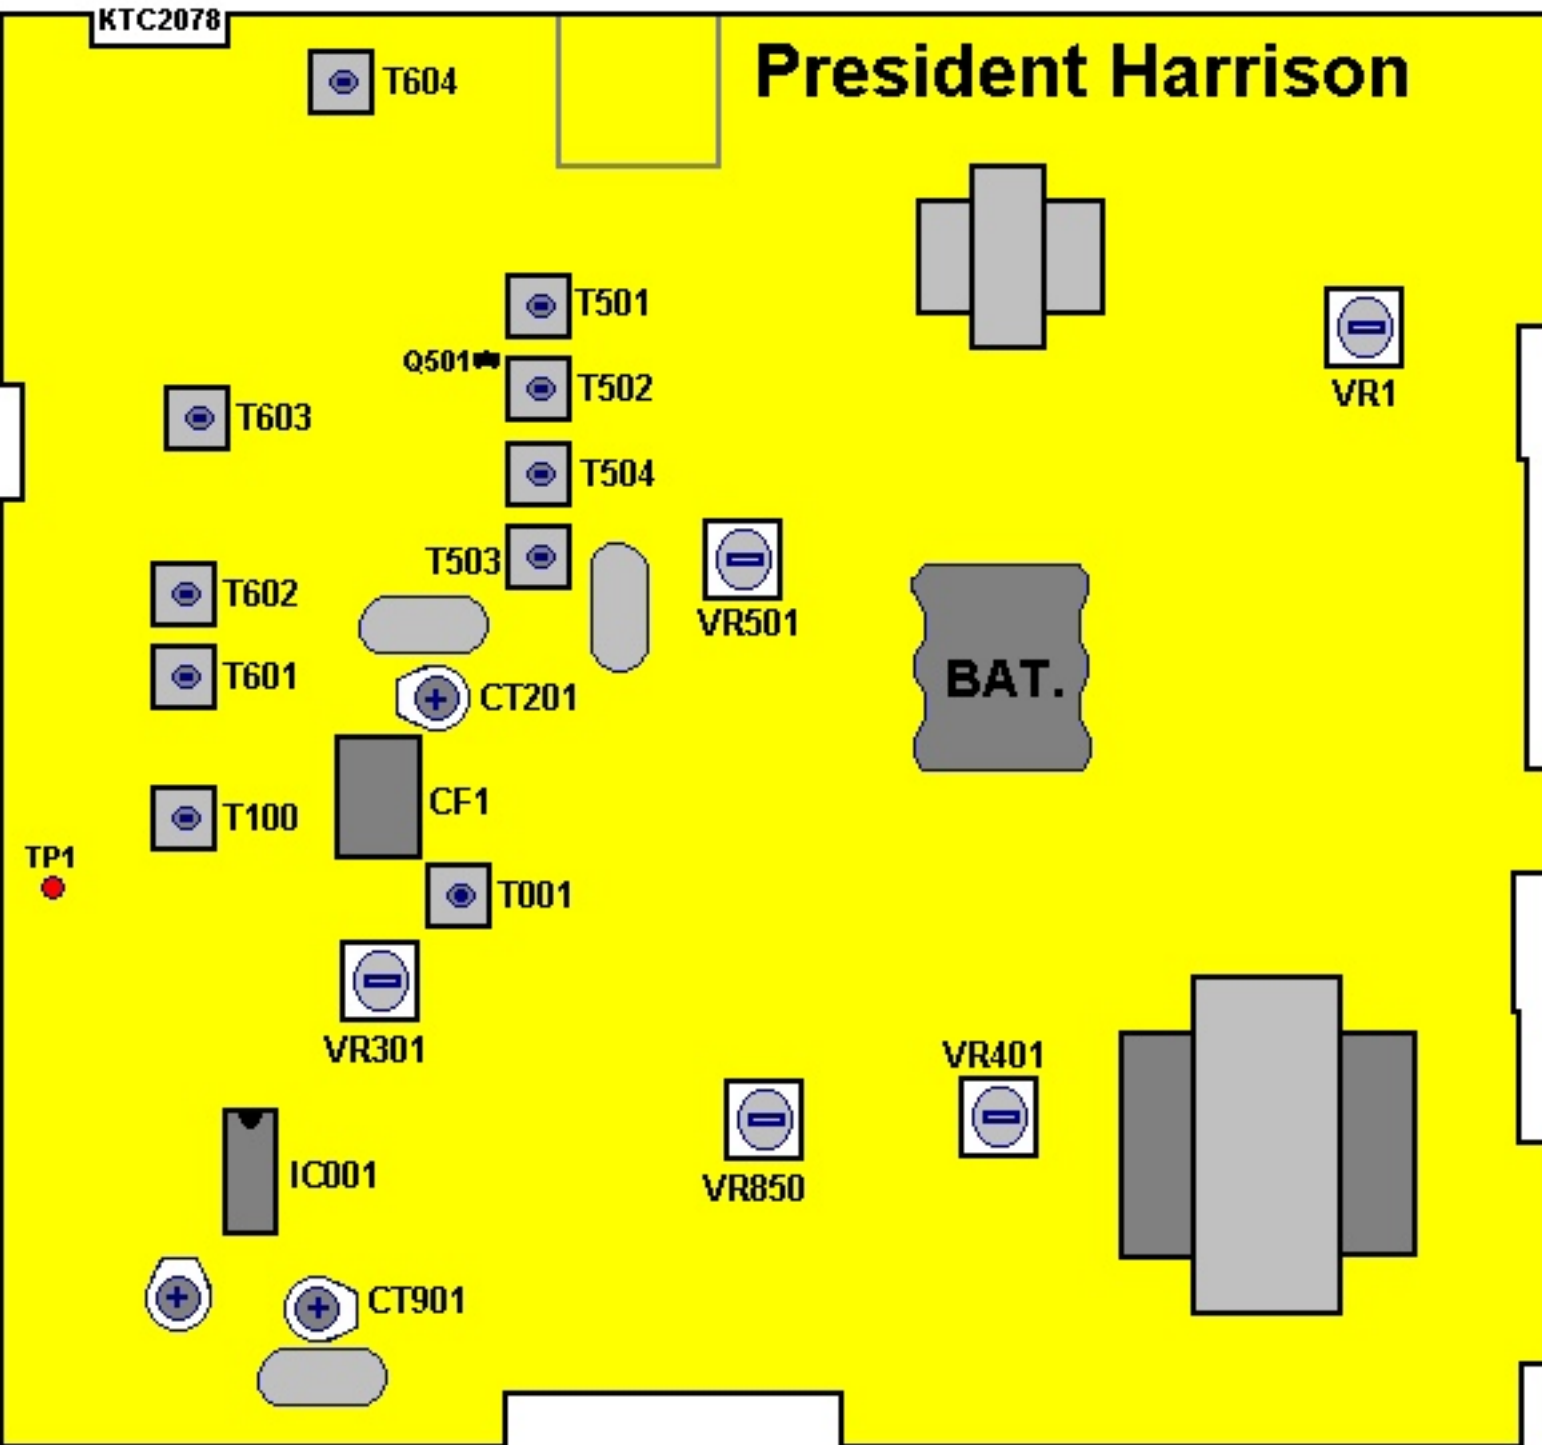

KTC2078

President Harrison

- 100nF Chip Capacitor
- None Chip Capacitor
- CEPT FM
2 1 4 3 8 7
- CEPT AM
2 1 4 3 8 7
- CEPT FM/AM
2 1 4 3 8 7
- CEPT FM and 400 Channel FM/AM
2 1 4 3 8 7
- CEPT AM and 400 Channel FM/AM
2 1 4 3 8 7
- CEPT FM/AM and 400 Channel FM/AM
2 1 4 3 8 7
- 80 Channel FM and 12 Channel AM
2 1 4 3 8 7
- 80 Channel FM
2 1 4 3 8 7
- 40 Channel FM and 12 Channel AM
2 1 4 3 8 7
- 600 Channel FM
2 1 4 3 8 7
- 600 Channel AM
2 1 4 3 8 7
- 600 Channel FM/AM
2 1 4 3 8 7
- Emergency Channel 9
6
- Emergency Channel 19
6